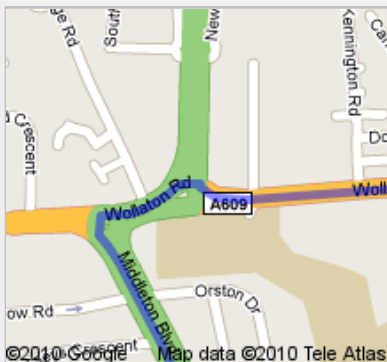

Directions to Norwood Rd, Nottingham NG7, UK  
128 mi – about 2 hours 28 mins

1 Osten Mews, London SW7 4HW, UK

1. Head **east** on **Osten Mews** toward **Emperor's Gate**

go 207 ft  
total 207 ft

2. Slight **left** at **Emperor's Gate**

go 8.0 mi  
total 124 mi

20. Take the ramp to **A52/Clifton Blvd**  
About 1 min

go 0.5 mi  
total 125 mi

21. Slight **left** at **A52/Clifton Blvd**  
Continue to follow Clifton Blvd  
About 2 mins

go 1.5 mi  
total 126 mi

22. Continue onto **A6514/Middleton Blvd**  
Continue to follow A6514  
About 2 mins

go 0.8 mi  
total 127 mi

23. Turn **right** at **A6514/Wollaton Rd**

go 387 ft  
total 127 mi

24. Slight left to stay on **A6514/Wollaton Rd**

go 190 ft  
total 127 mi

25. Turn right at **A6514/Western Blvd**

go 20 ft  
total 127 mi

26. Turn left at **A609/Wollaton Rd**  
About 1 min

go 0.3 mi  
total 128 mi

27. Turn left at **St Peter's St**  
About 1 min