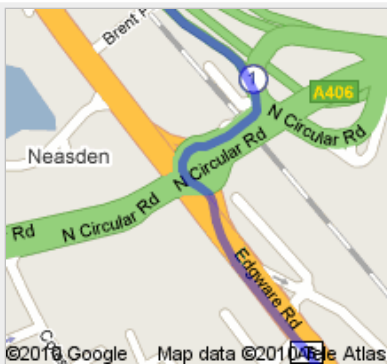

go 295 ft  
total 3.0 mi

 12. Slight **left** at **A5/Edgware Rd**  
 Continue to follow A5  
 About 2 mins

go 0.4 mi  
 total 3.4 mi

 13. Slight **left** at **A5/Edgware Rd**  
 Continue to follow A5  
 About 10 mins

go 4.0 mi  
 total 7.4 mi

 14. Take the ramp

go 52 ft  
 total 7.4 mi

 15. Keep **right** at the fork

go 0.2 mi  
 total 7.6 mi

16. At the roundabout, take the **3rd** exit onto **N Circular Rd**

go 0.1 mi  
total 7.7 mi

go 8.0 mi  
total 124 mi

20. Take the ramp to **A52/Clifton Blvd**  
About 1 min

go 0.5 mi  
total 125 mi

21. Slight **left** at **A52/Clifton Blvd**  
Continue to follow Clifton Blvd  
About 2 mins

go 1.5 mi  
total 126 mi

22. Continue onto **A6514/Middleton Blvd**  
Continue to follow A6514  
About 2 mins

go 0.8 mi  
total 127 mi

23. Turn **right** at **A6514/Wollaton Rd**

go 387 ft  
total 127 mi

24. Slight left to stay on **A6514/Wollaton Rd**