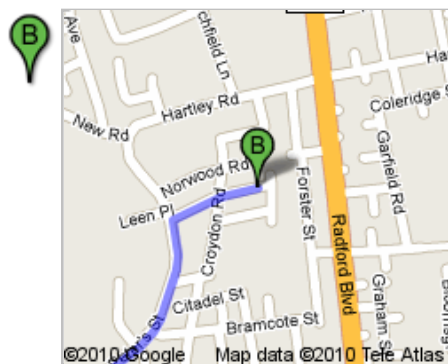

22. Continue onto **A6514/Middleton Blvd**  
Continue to follow A6514  
About 2 mins

go 0.8 mi  
total 127 mi

23. Turn **right** at **A6514/Wollaton Rd**

go 387 ft  
total 127 mi

24. Slight left to stay on **A6514/Wollaton Rd**

go 190 ft  
total 127 mi

25. Turn right at **A6514/Western Blvd**

go 20 ft  
total 127 mi

26. Turn left at **A609/Wollaton Rd**  
About 1 min

go 0.3 mi  
total 128 mi

27. Turn left at **St Peter's St**  
About 1 min

go 0.2 mi  
total 128 mi

 28. Turn **right** at **Brixton Rd**  
Destination will be on the left

go 495 ft  
total 128 mi

©2010 Google Map data ©2010 Tele Atlas

### Norwood Rd, Nottingham NG7, UK

These directions are for planning purposes only. You may find that construction projects, traffic, weather, or other events may cause conditions to differ from the map results, and you should plan your route accordingly. You must obey all signs or notices regarding your route.