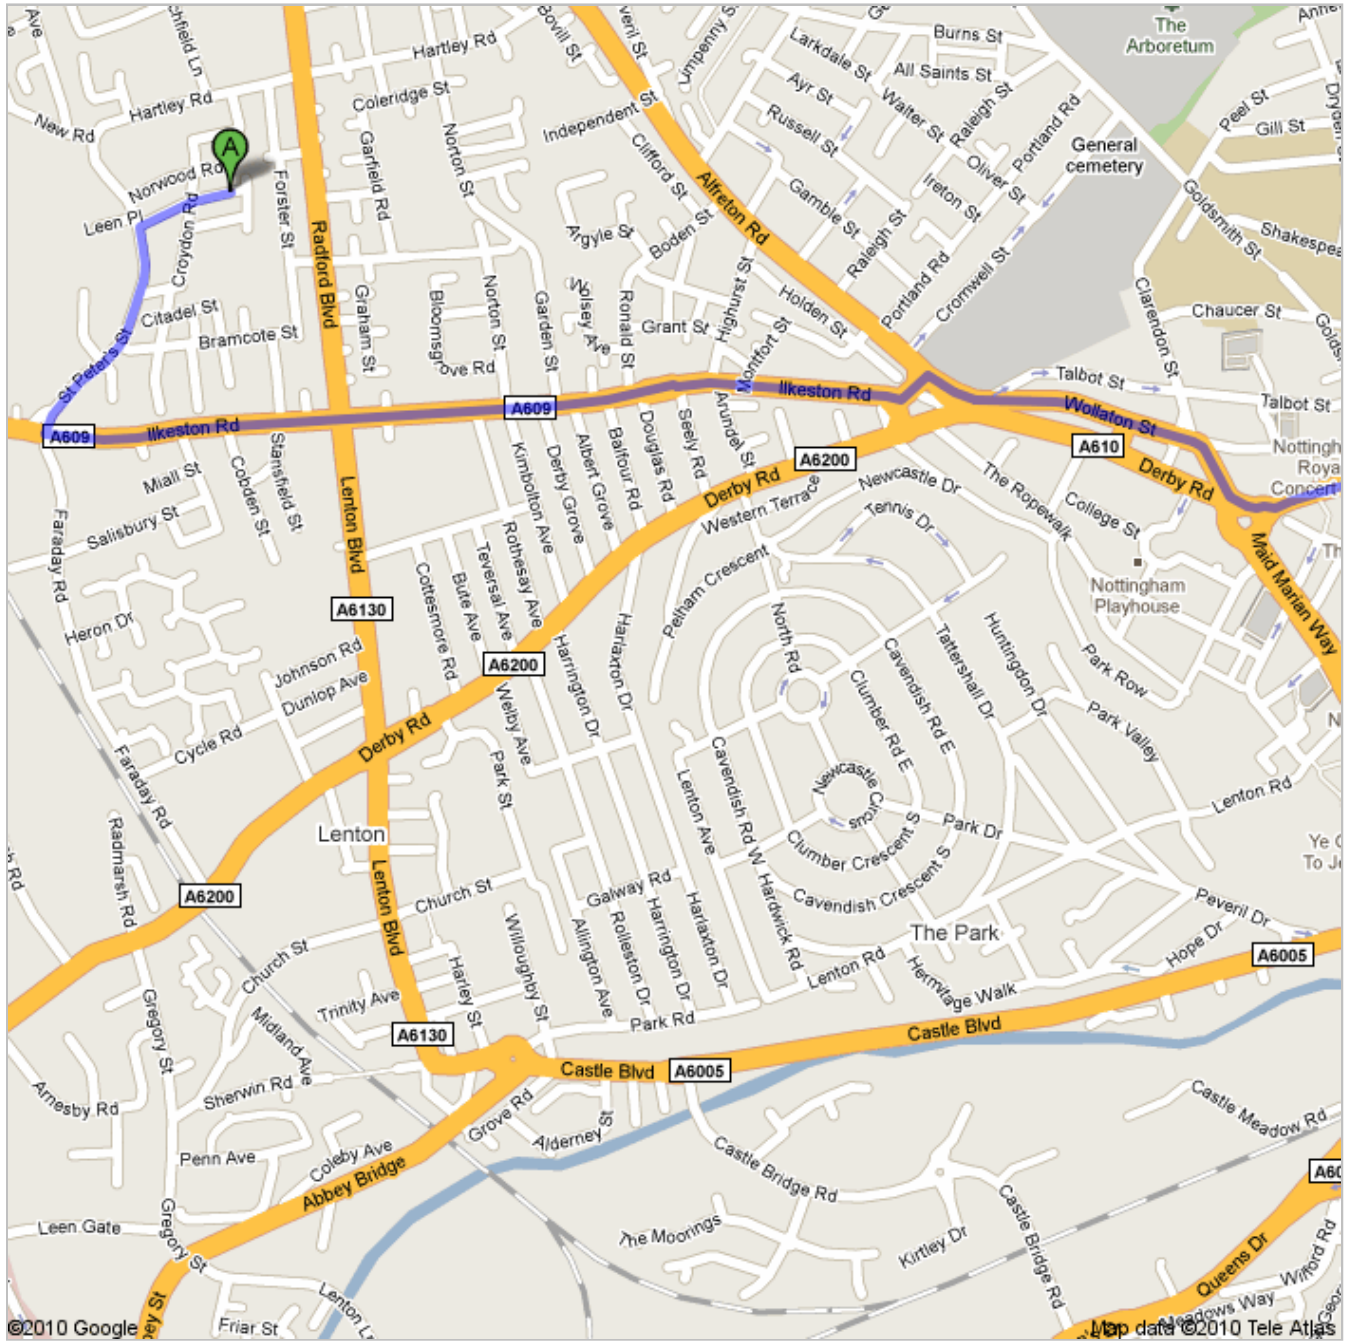

### Directions to Igloo Backpackers Hostel

110 Mansfield Road, Nottingham NG1 3HL - 0115 947 5250

2.3 mi – about 9 mins

 Norwood Rd, Nottingham NG7, UK

1. Head **west** on **Brixton Rd** toward **Croydon Rd** go 495 ft  
total 495 ft
-  2. Turn **left** at **St Peter's St**  
About 1 min go 0.2 mi  
total 0.3 mi
-  3. Turn **left** at **A609/Ilkeston Rd**  
About 3 mins go 0.8 mi  
total 1.1 mi
-  4. Turn **left** at **A610/St Helen's St** go 177 ft  
total 1.2 mi
-  5. Turn **right** at **A610/Alfreton Rd**  
Continue to follow A610  
About 1 min go 0.3 mi  
total 1.5 mi
6. At the roundabout, take the **1st** exit onto **A60/Upper Parliament St** go 0.2 mi  
total 1.7 mi
-  7. Turn **left** at **A60/S Sherwood St**  
About 1 min go 0.2 mi  
total 1.9 mi
-  8. Turn **right** at **A60/Shakespeare St** go 0.1 mi  
total 2.0 mi
-  9. Turn **left** at **A60/Mansfield Rd**  
Destination will be on the right  
About 1 min go 0.3 mi  
total 2.3 mi

 Igloo Backpackers Hostel  
110 Mansfield Road, Nottingham NG1 3HL - 0115 947 5250

These directions are for planning purposes only. You may find that construction projects, traffic, weather, or other events may cause conditions to differ from the map results, and you should plan your route accordingly. You must obey all signs or notices regarding your route.

Map data ©2010 Tele Atlas